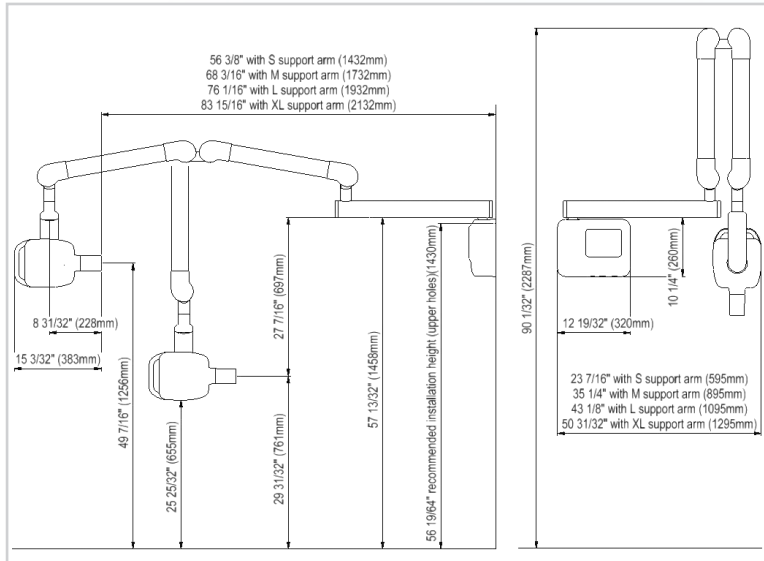

Technical Specifications

Power Supply: 110 - 240 VAC +/- 10% 50 - 60 Hz

X-ray Tube Head: High-frequency (DC) 60, 65, or 70 kV, 6mA

Exposure Time: 0.01 to 2 seconds

Cone Length: 20 cm (8 inches)

Duty Cycle: 1:30

Shipping Weight: 73 lb (Wall Mount) / 145 lb (Mobile)

Warranty: 2 years, limited

Mobile Dimensions