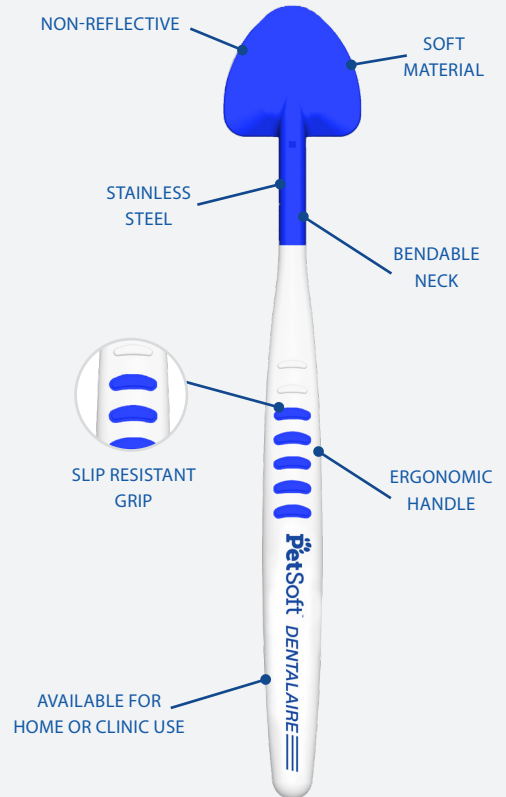

PetSoft™

Designed for **Pets**. Approved by **Vets**.

“The new PetSoft retractors are a perfect addition to our veterinary dental practice. With the variety of sizes and the soft yet bendable retraction contour, I find myself constantly using the soft retractors both in the exam room as well as in the operator. We also see an extraordinary benefit of giving PetSoft to our pet owners as a safe and effective retractor to help them better partner with us to monitor dental disease or injuries at home. They are also 100% more professional and comfortable than a Popsicle Stick!”

Dr. Daniel T. Carmichael DVM, Diplomate AVDC

VMCLI

PetSoft
Pro

PetSoft
Home

PetSoft retractors for your practice and your pet owners.

IMPROVED VISIBILITY AND PROTECTION

- Designed exclusively for veterinarians and trained professionals
- Retraction for exam, cleaning, high-speed drill, oral surgery, digital x-rays
- Effectively protects soft tissue of subgingival area

INNOVATIVE DESIGN

- Autoclavable for 30 cycles
- Non-reflective material for laser and surgical procedures

www.dentalaire.com | (800) 866-6881 | info@dentalaire.com

EXAMINE AND MONITOR

- Easily assess dental health and mouth injuries at home
- Safely monitor tartar buildup, gum color, and more as instructed by veterinarian
- Simple to clean and keep hygienic by rinsing with warm water after use

SEE HOW IT WORKS.

1

Look.
Safely retract and comfortably **look** inside mouth.

2

Monitor.
Easily **monitor** dental health and tartar buildup.

3

Connect with vet.
Confidently **connect** with vet for expert guidance and personalized care.